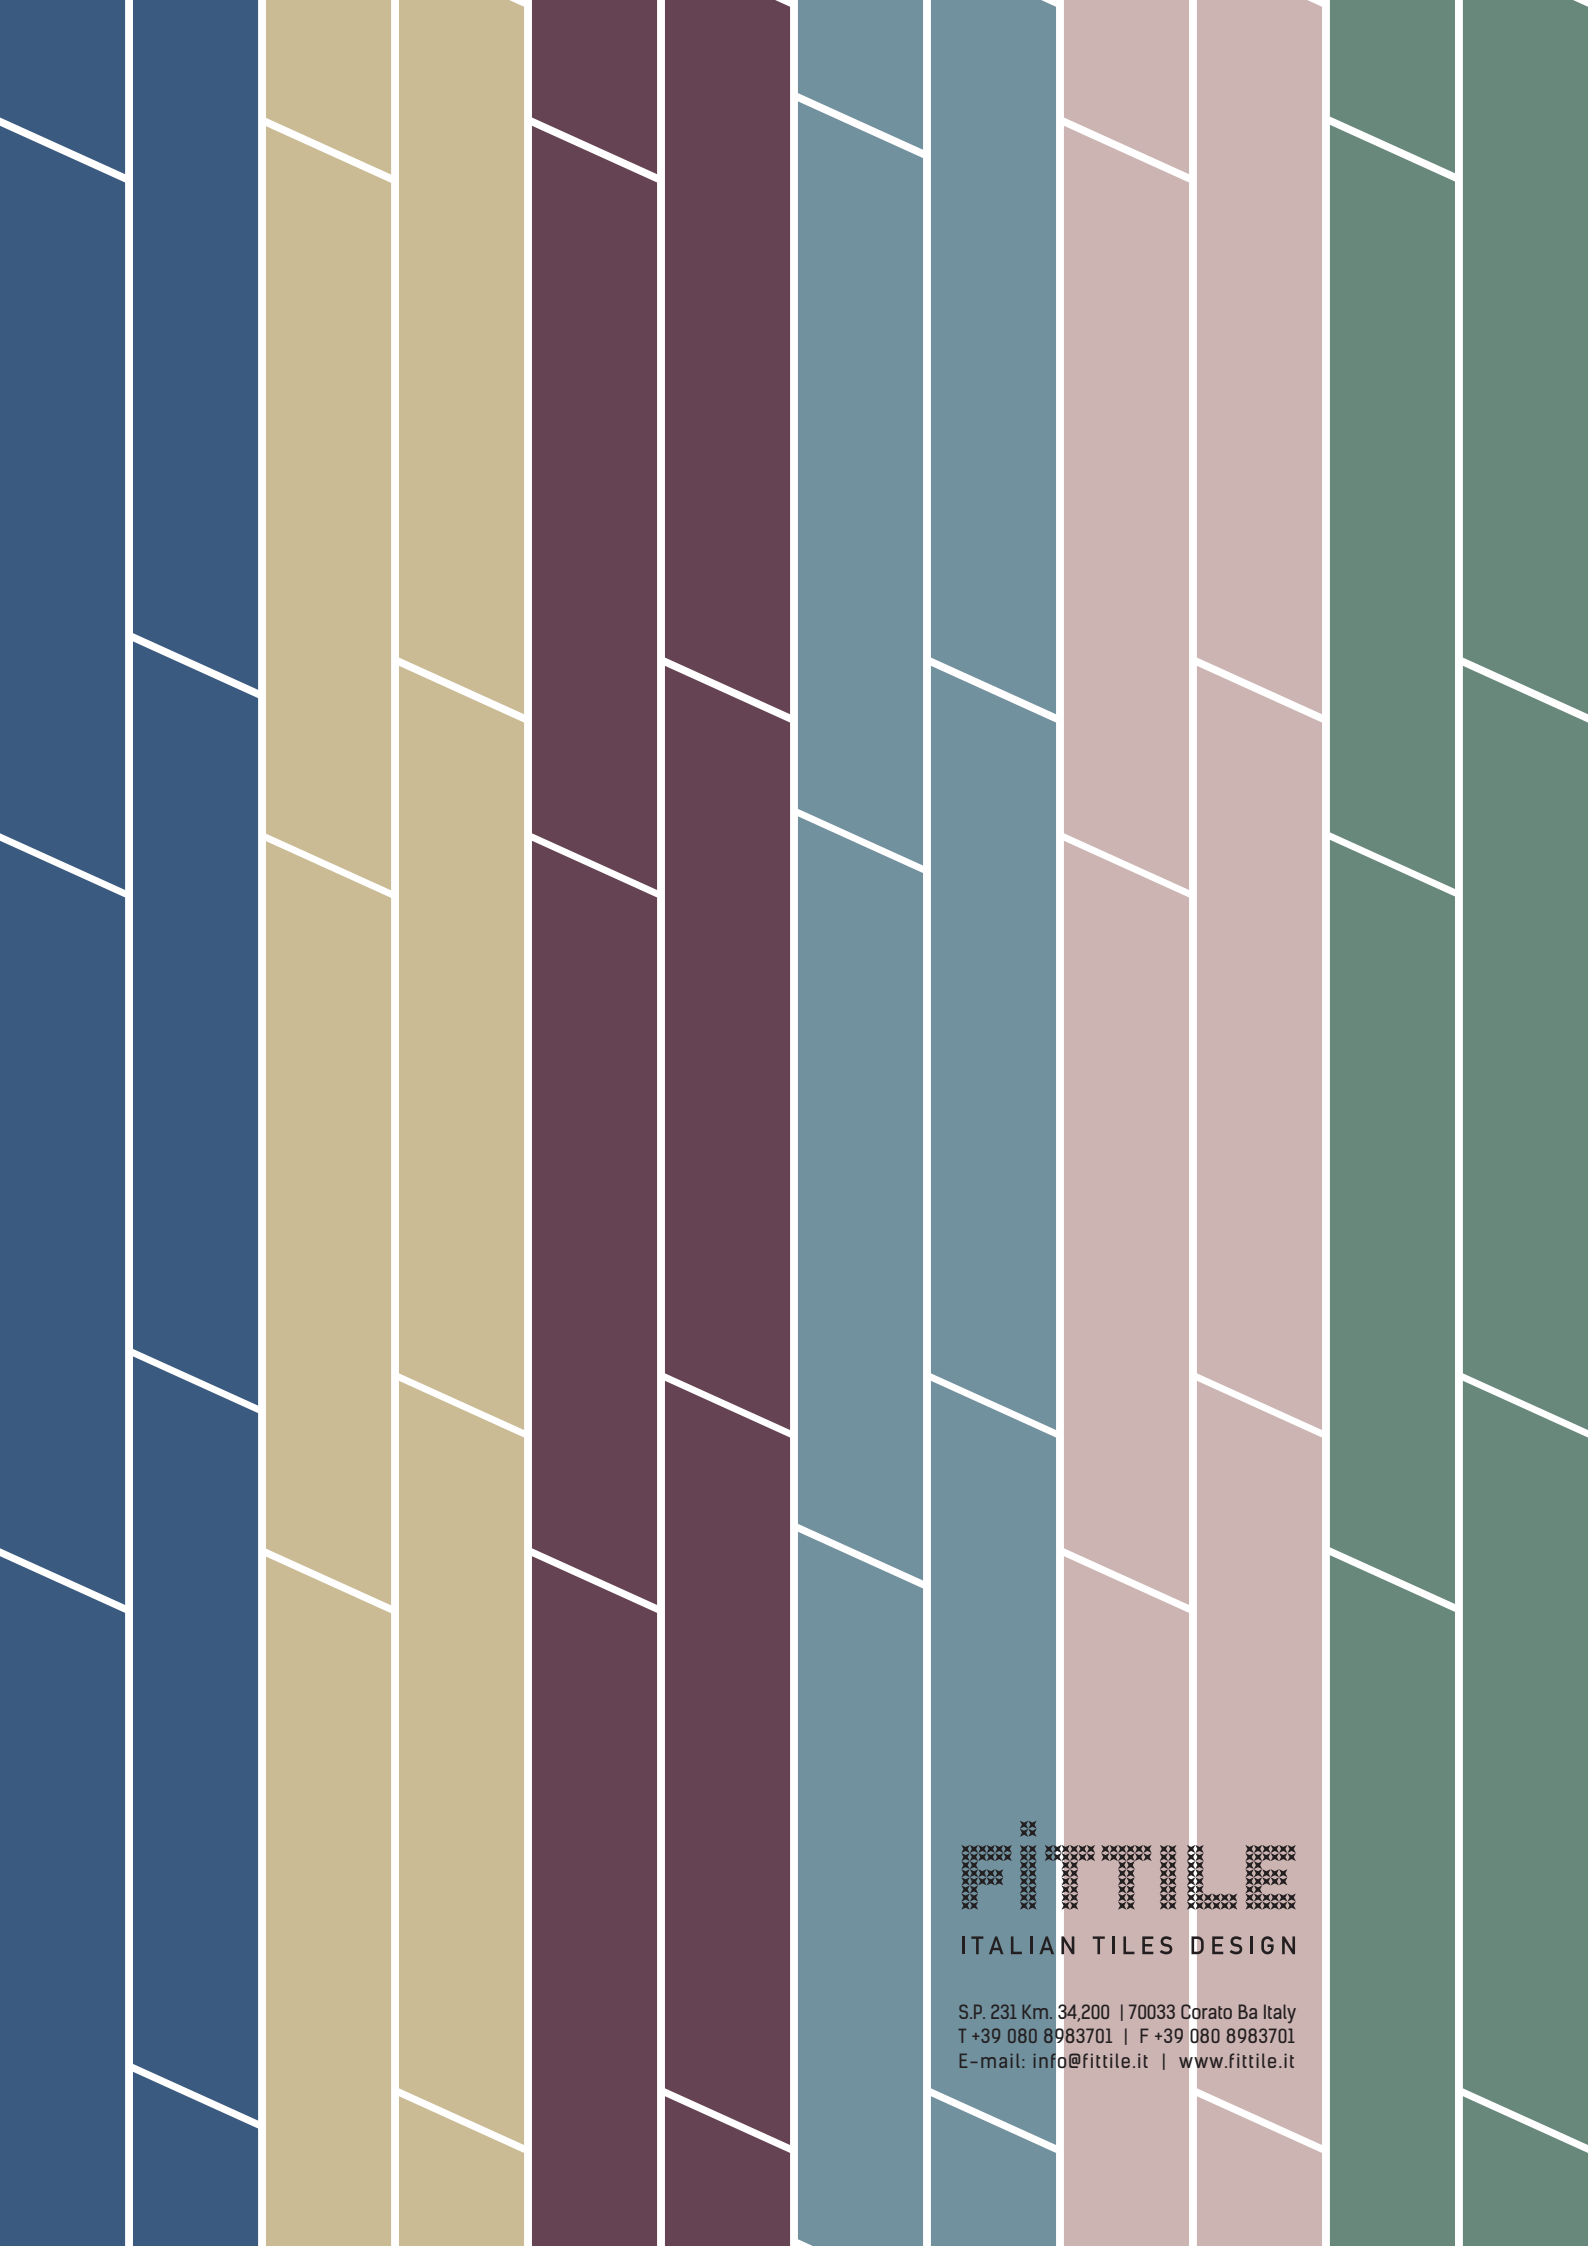

ITALIAN TILES DESIGN

S.P. 231 Km. 34,200 | 70033 Corato Ba Italy
T +39 080 8983701 | F +39 080 8983701
E-mail: info@fittile.it | www.fittile.it